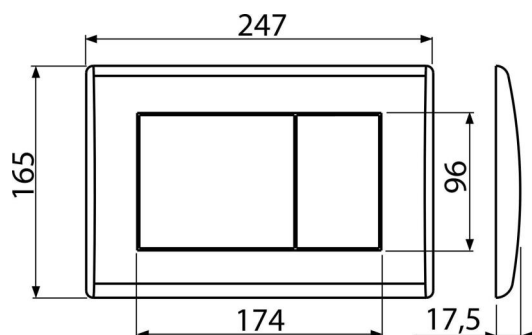

M275

Flush plate for pre-wall installation systems, gold-polished

Application

For pre-wall installation systems and concealed WC cisterns

Features

- Double-acting mechanical flushing
- Compatible for all pre-wall installation systems and cisterns for building into solid walls Alca
- Material: plastic
- Surface finish: gold

Scope of supply

- Template for correct flush plate setup
- Flushing mechanism screws 2 pcs
- Flush plate
- Fixing frame of the flush plate
- Threaded frame clamp 2 pcs

Order number, Logistic information

Code	EAN	Weight (piece | packing | palett)	Dimensions (piece | packing)	Quantity (packing | palett)
M275	8595580501662	0,40 | 9,91 | 297,4 kg	250×40×175 | 595×245×395 mm	25 | 700 pcs

Warranty 2/2 years *   **Customs code** 39269097

1. ### Technical specifications
2. Operating force < 20 N