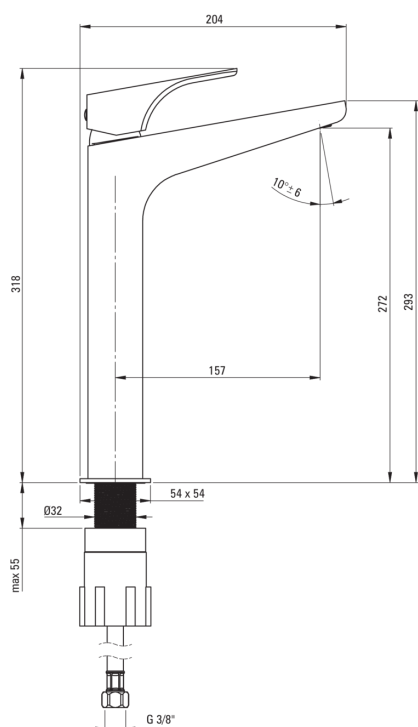

HIACYNT

Washbasin tap, tall

Product code: BQH_020N

EAN: 5907650811053

Color: chrome

Warranty [years]: 7

Mixer

Finish	chrome
Mixer type	single-handle, mixer
Installation method	standing
Flow class [l/min]	Z - 4-9 l/min
Acoustic group [db]	I (x ≤ 20)

Mixer cartridge

Ceramic cartridge size	35 mm
------------------------	-------

Spout

Spout type	still
Mixer spout range [mm]	157
Material	brass

Aerator

Aerator type	honeycomb, swivel
Aerator size	M24
Water flow reduction	missing

Connecting hose

Length [mm]	450
Installation thread	3/8"
Connection thread	M10

Features:

- Modern design with a hint of timelessness
- The mixer body is made of the highest quality brass
- The mixer is equipped with a stream aerator
- The movable aerator allows you to direct the water stream
- The mounting sleeve facilitates the installation of the mixer
- 45 cm connection hoses included
- Z flow class (4-9 l/min) allowing for water consumption reduction
- Only the best materials, the quality of which has been confirmed by laboratory tests
- The offer includes a cleaning agent for fixtures in all colors