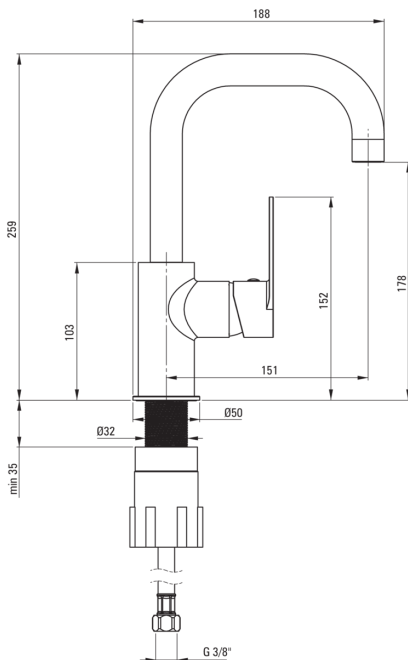

ALPINIA

Washbasin tap, with rectangular spout

Product code: BGA_024M
EAN: 5908212068380
Color: chrome
Warranty [years]: 7

Mixer

Finish	chrome
Mixer type	single-handle, mixer
Installation method	standing
Flow class [l/min]	Z - 4-9 l/min
Acoustic group [db]	I ($x \leq 20$)

Mixer cartridge

Ceramic cartridge size	35 mm
------------------------	-------

Spout

Spout type	swivel
Mixer spout range [mm]	151
Material	stainless steel

Aerator

Aerator type	honeycomb
Aerator size	M22

Connecting hose

Length [mm]	450
Installation thread	3/8"
Connection thread	M10

Features:

- The mixer body is made of the highest quality brass
- The mixer is equipped with a stream aerator
- The mounting sleeve facilitates the installation of the mixer
- 45 cm connection hoses included
- Z flow class (4-9 l/min) allowing for water consumption reduction
- The lever on the side makes it easier to keep the spout clean
- Light and subtle design
- Only the best materials, the quality of which has been confirmed by laboratory tests
- we recommend buying a universal plug in the color of the mixer
- The offer includes a cleaning agent for fixtures in all colors