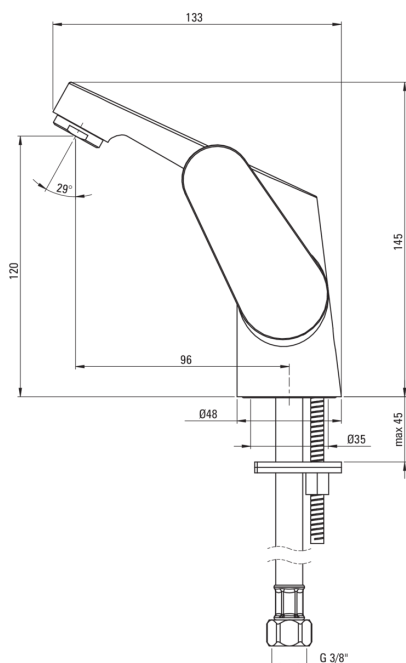

CHABER

Washbasin tap

Product code: BGC_021N

EAN: 5908212053614

Color: chrome

Warranty [years]: 7

Mixer

Finish	chrome
Mixer type	single-handle, mixer
Installation method	standing
Acoustic group [db]	I (x ≤ 20)
Plug included in the set	Yes

Mixer cartridge

Ceramic cartridge size	35 mm
------------------------	-------

Spout

Spout type	still
Mixer spout range [mm]	96
Material	brass

Aerator

Aerator type	honeycomb
Aerator size	M24

Connecting hose

Length [mm]	450
Installation thread	3/8"
Connection thread	M10

Plug

Type	click-clack
Type	with overflow

Features:

- The mixer body is made of the highest quality brass
- The mixer is equipped with a stream aerator
- 45 cm connection hoses included
- Functional click-clack plug included
- The lever on the side makes it easier to keep the spout clean
- Only the best materials, the quality of which has been confirmed by laboratory tests
- The offer includes a cleaning agent for fixtures in all colors