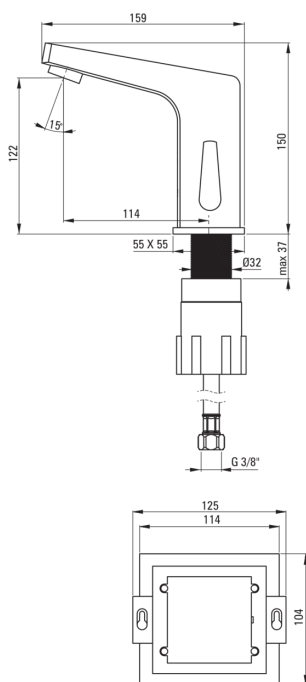

SENSOR

Washbasin tap, contactless

Product code: BCH_029V

EAN: 5908212053997

Color: chrome

Warranty [years]: 7

Mixer

Finish	chrome
Mixer type	sensor, mixer
Installation method	standing
Flow class [l/min]	Z - 4-9 l/min
Acoustic group [db]	II (20 < x ≤ 30)
Check valves	Yes

Spout

Spout type	still
Mixer spout range [mm]	114
Material	brass

Aerator

Aerator type	honeycomb
Aerator size	M24

Connecting hose

Length [mm]	450
Installation thread	1/2"
Connection thread	M10

Features:

- The mixer body is made of the highest quality brass
- Contactless tap with a motion sensor
- The mixer is equipped with a stream aerator
- The mounting sleeve facilitates the installation of the mixer
- 45 cm connection hoses included
- Z flow class (4-9 l/min) allowing for water consumption reduction
- The mixer is equipped with non-return valves so that the mixed water does not flow back into the installation
- Only the best materials, the quality of which has been confirmed by laboratory tests
- The mixer is manufactured in Poland, with the utmost care for product quality.
- The offer includes a cleaning agent for fixtures in all colors