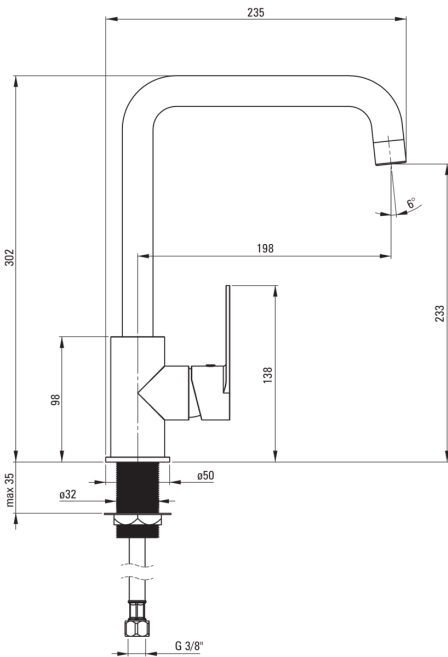

ALPINIA

Kitchen tap, with rectangular spout

Product code: BGA_063M

EAN: 5908212053546

Color: chrome

Warranty [years]: 7

Mixer

| | |
|---------------------|----------------------|
| Finish | chrome |
| Mixer type | single-handle, mixer |
| Installation method | standing |
| Acoustic group [db] | 1 (x ≤ 20) |

Mixer cartridge

| | |
|------------------------|-------|
| Ceramic cartridge size | 35 mm |
|------------------------|-------|

Spout

| | |
|------------------------|-----------------|
| Spout type | swivel |
| Mixer spout range [mm] | 198 |
| Material | stainless steel |

Aerator

| | |
|--------------|-----------|
| Aerator type | honeycomb |
| Aerator size | M22 |

Connecting hose

| | |
|---------------------|-----------|
| Length [mm] | 450 |
| Installation thread | 3/8" |
| Connection thread | 3/8", M10 |

Features:

- The mixer body is made of the highest quality brass
- The mixer is equipped with a stream aerator
- The mounting sleeve facilitates the installation of the mixer
- 45 cm connection hoses included
- Light and subtle design
- Only the best materials, the quality of which has been confirmed by laboratory tests
- The offer includes a cleaning agent for fixtures in all colors