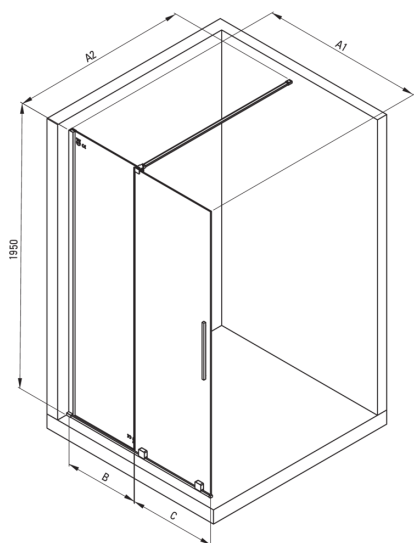

PRIZMA

Shower wall, walk-in

Product code: KTJ_A32R

EAN: 5907650849339

Color: bianco

Warranty [years]: 2

Showe cabin

Width [mm]	1200
Height [mm]	1950
Glass thickness [mm]	6
Glass finish	transparent
Active cover	Yes

Features:

- Safe and durable tempered glass
- Possibility to install the cabin without a shower tray, directly on the tiles
- Hydrophobic Active-Cover coating that makes it easier for water to run off the glass
- Dedicated to Active Cover surfaces
- Only the best materials, the quality of which has been confirmed by laboratory tests
- Reversible door that allows the cabin to be mounted on the right or left side
- The railings give the structure rigidity
- Resistance to impacts, chemicals and stains in accordance with PN-EN 14428+A1:2008 norm, confirmed by tests of the Institute of Ceramics and Building Materials
- Dedicated cleaning agent, safe for cleaned surfaces

Model	Size	A1 (mm)	A2 (mm)	B (mm)	C (mm)
KTJ X39R	900x1950	900	700-1200	420	470
KTJ X30R	1000x1950	1000	700-1200	460	510
KTJ X32R	1200x1950	1200	700-1200	570	620