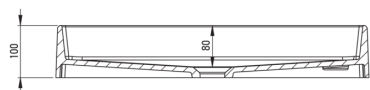

Features:

- Properties of Deante granite: resistance to impact, high temperature, discoloration, thermal shock
- Customizable elements - connect consoles and posts your way
- Hydrophobic properties repel water molecules
- Dedicated cleaning agent, safe for cleaned surfaces
- Only the best materials, the quality of which has been confirmed by laboratory tests
- The finish enriched with silver ions adds antiseptic properties