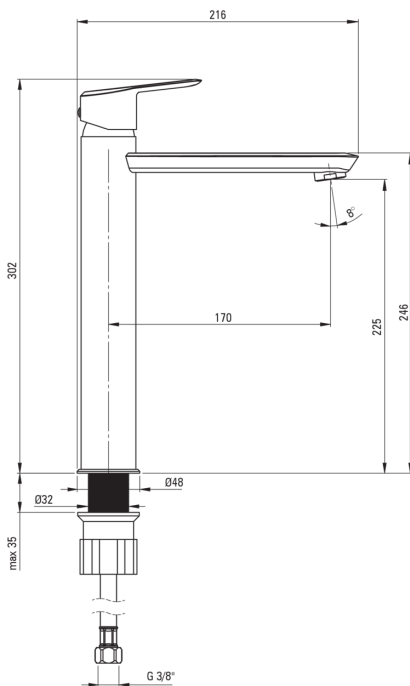

ARNIKA

Washbasin tap, tall

Product code: BQA_020N

EAN: 5907650828051

Color: chrome

Warranty [years]: 7

Mixer

Finish	chrome
Mixer type	single-handle, mixer
Installation method	standing
Flow class [l/min]	Z - 4-9 l/min
Acoustic group [db]	I ($x \leq 20$)

Mixer cartridge

Ceramic cartridge size	35 mm
------------------------	-------

Spout

Spout type	still
Mixer spout range [mm]	170
Material	brass

Aerator

Aerator type	silicone
Aerator size	M22

Connecting hose

Length [mm]	450
Installation thread	3/8"
Connection thread	M10

Features:

- Design full of beauty and harmony
- The variety of colours gives many arrangement possibilities
- The mixer body is made of the highest quality brass
- The mixer is equipped with a stream aerator
- 45 cm connection hoses included
- Silicone aerator for easy limescale removal
- The offer includes a cleaning agent for fixtures in all colors
- Only the best materials, the quality of which has been confirmed by laboratory tests