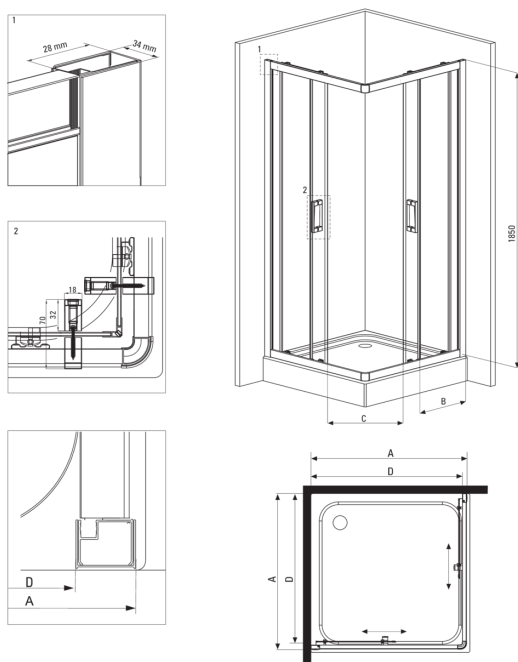

## Shower cabin, square

**Product code:** KYC\_042K

**EAN:** 5908212008690

**Color:** chrome

**Warranty [years]:** 2

### Showe cabin

Shape	square
Width [mm]	800
Length [mm]	800
Height [mm]	1850
Glass thickness [mm]	5
Glass finish	transparent

### Features:

- Only the best materials, the quality of which has been confirmed by laboratory tests
- Safe and durable tempered glass
- Bottom rollers allow for the door detachment and easier product care
- Dedicated to Active Cover surfaces
- Covering of assembly elements
- Possibility to install the cabin without a shower tray, directly on the tiles
- Dedicated cleaning agent, safe for cleaned surfaces
- Profiles leveling the curvature of the walls
- Resistance to impacts, chemicals and stains in accordance with PN-EN 14428+A1:2008 norm, confirmed by tests of the Institute of Ceramics and Building Materials
- Enclosure sold without the tray

Model	Size	A (mm)	B (mm)	C (mm)	D (mm)
KYC X42K	800x800	785-795	338	385	755
KYC X41K	900x900	885-895	388	465	855