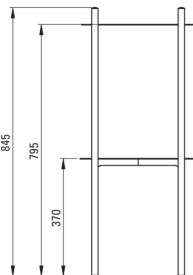

SILIA

Standing bathroom console

Product code: CKS_F36A

EAN: 5907650828211

Color: brushed steel

Warranty [years]: 2

Furniture

| | |
|---------------------|-----------------|
| Finish | brushed steel |
| Installation method | standing |
| Width [mm] | 365 |
| Height [mm] | 845 |
| Material | stainless steel |
| Adjustable feet | Yes |
| Towel hanger | Yes |

Features:

- Important! The console is sold without a sink
- Harmony and symmetry in your bathroom
- A console dedicated to washbasins from the Silia collection
- Practical shelf for cosmetics
- Useful towel hook
- Dedicated cleaning agent, safe for cleaned surfaces
- Easy care
- Solid and durable steel construction
- Only the best materials, the quality of which has been confirmed by laboratory tests
- Adjustable feet for easy leveling of the console
- Console equipped with a metal shelf