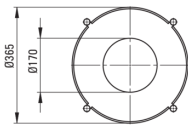

SILIA

Standing bathroom console

Product code: CKS_F36A

EAN: 5907650828211

Color: brushed steel

Warranty [years]: 2

Furniture

| | |
|---------------------|-----------------|
| Finish | brushed steel |
| Installation method | standing |
| Width [mm] | 365 |
| Height [mm] | 845 |
| Material | stainless steel |
| Adjustable feet | Yes |
| Towel hanger | Yes |

Features:

- Important! The console is sold without a sink
- Harmony and symmetry in your bathroom
- A console dedicated to washbasins from the Silia collection
- Practical shelf for cosmetics
- Useful towel hook
- Dedicated cleaning agent, safe for cleaned surfaces
- Easy care
- Solid and durable steel construction
- Only the best materials, the quality of which has been confirmed by laboratory tests
- Adjustable feet for easy leveling of the console
- Console equipped with a metal shelf