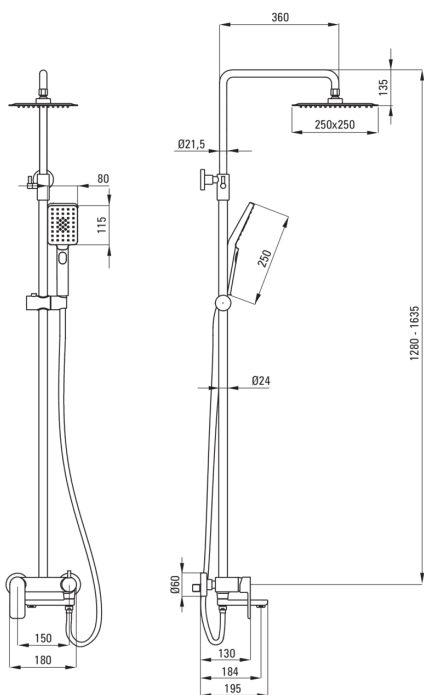

### Shower column

Finish	chrome
Mixer	Yes
Rain head height adjustment	Yes
Bar height adjustment from [mm]	1280
Bar height adjustment up to [mm]	1635

### Rail

Material	steel 304
Additional features	adjustable shower head angle

### Shower overhead

Shape	square
Material	steel 304
Width [mm]	250
Length [mm]	250
Thickness	55
Anti-calc	Yes
Number of functions	1
Stream type	rain
Quick response time for turning the water on and off	Yes

### Hose

Length [mm]	1500
Braid type	not applicable
Braid material	PVC
Anti-twist	1