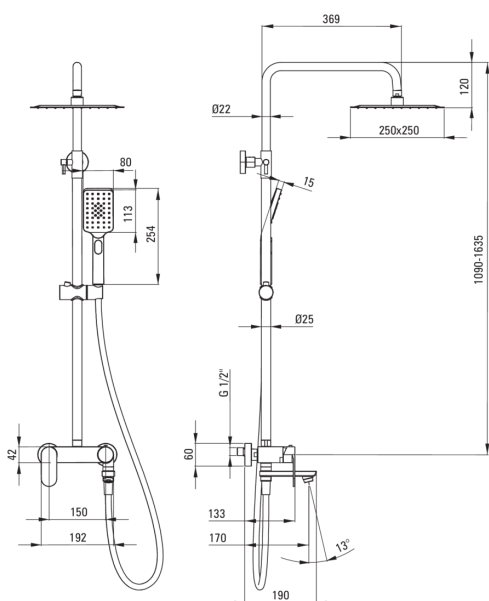

### Shower column

Finish	gold
Mixer	Yes
Rain head height adjustment	Yes

### Rail

Material	steel 304
Additional features	adjustable shower head angle

### Shower overhead

Width [mm]	250
Length [mm]	250

### Hose

Length [mm]	1500
Braid type	not applicable
Braid material	PVC
Anti-twist	1