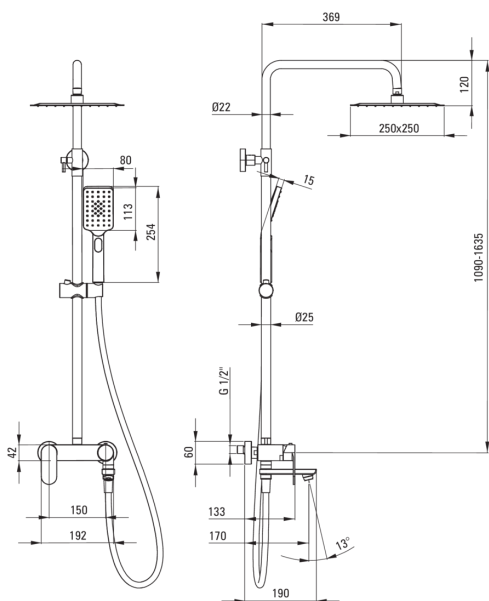

ALPINIA

Shower column, with bathtub mixer

Product code: NAC_N1AM

EAN: 5907650831440

Color: nero

Warranty [years]: 5

Shower column

Finish	nero
Mixer	Yes
Rain head height adjustment	Yes

Rail

Material	steel 304
Additional features	adjustable shower head angle

Shower overhead

Width [mm]	250
Length [mm]	250

Hand shower

Number of functions	3
Anti-calc	Yes
Stream type	rain, mist, mixed

Hose

Length [mm]	1500
Braid type	not applicable
Braid material	PVC
Anti-twist	1

Spout

Spout type	foldable
Range of shower/ bath spout [mm]	170
Aerator	Yes

Function switch

Switch type	ceramic mechanical
-------------	--------------------

Mixer

Mixer type	mixer, single-handle
------------	----------------------

Features:

- Steel bar
- Light and subtle design
- Only the best materials, the quality of which has been confirmed by laboratory tests
- Innovative, durable and easy to clean Nero coating
- The hand shower with Anti-calc system facilitates the removal of limescale
- Adjustable rain shower height
- The movable aerator allows you to direct the water stream
- Foldable spout increase comfort and safety of use
- The mixer body is made of the highest quality brass
- Adjustable shower hand angle
- Dedicated cleaning agent, safe for cleaned surfaces