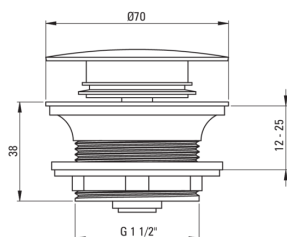

## Shower tray plug

**Product code:** NHC\_021A

**EAN:** 5907650823421

**Color:** chrome

**Warranty [years]:** 2

### Shower tray accessories

Siphon flow [l/s]	1
External elements color	chrome
Drain diameter	1 1/2"
Plug type	click-clack