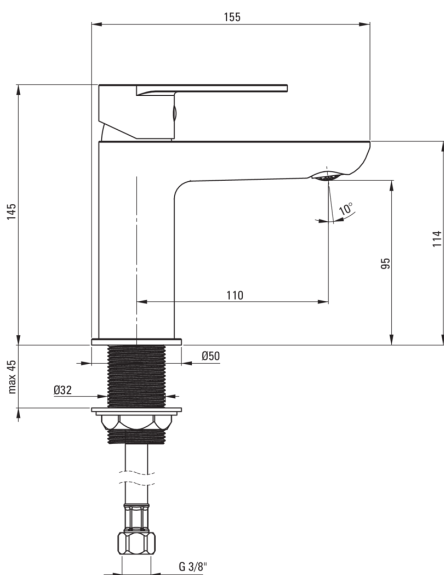

ALPINIA

Washbasin tap

Product code: BGA_Z20M
EAN: 5907650815488
Color: gold
Warranty [years]: 7

Mixer

Finish	gold
Mixer type	single-handle, mixer
Installation method	standing
Flow class [l/min]	Z - 4-9 l/min
Acoustic group [db]	I ($x \leq 20$)

Mixer cartridge

Ceramic cartridge size	35 mm
------------------------	-------

Spout

Spout type	still
Mixer spout range [mm]	110
Material	brass

Aerator

Aerator type	coin-slot
Aerator size	M24

Connecting hose

Length [mm]	450
Installation thread	3/8"
Connection thread	M10

Features:

- Light and subtle design
- Coin-slot aerator
- Z flow class (4-9 l/min) allowing for water consumption reduction
- The mounting sleeve facilitates the installation of the mixer
- 45 cm connection hoses included
- Only the best materials, the quality of which has been confirmed by laboratory tests
- The mixer body is made of the highest quality brass
- The mixer is equipped with a stream aerator
- The offer includes a cleaning agent for fixtures in all colors