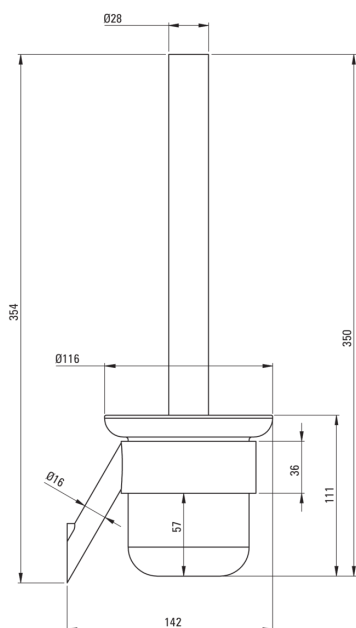

SILIA

Toilet brush, wall-mounted

Product code: ADI_0711

EAN: 5907650811664

Color: chrome

Warranty [years]: 2

Bathroom accessories

Material	brass, glass, stainless steel
Height [mm]	354
Width [mm]	116
Depth [mm]	142