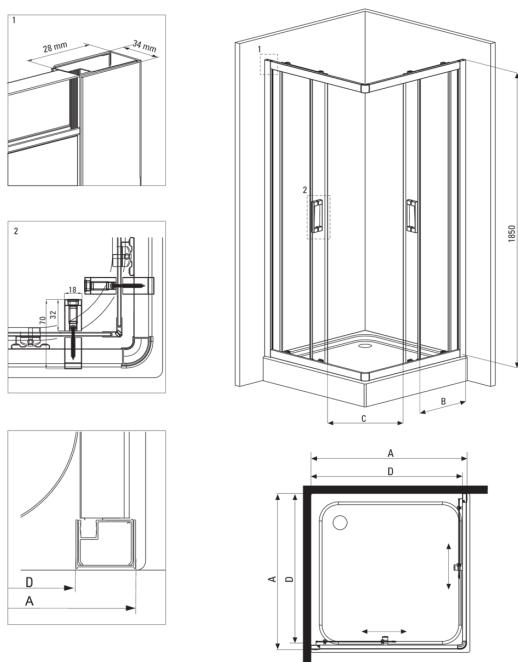

## Shower cabin, square

**Product code:** KYC\_N41K

**EAN:** 5908212090336

**Color:** nero

**Warranty [years]:** 2

### Showe cabin

Shape	square
Width [mm]	900
Length [mm]	900
Height [mm]	1850
Glass thickness [mm]	5
Glass finish	transparent

Model	Size	A (mm)	B (mm)	C (mm)	D (mm)
KYC X42K	800x800	785-795	338	385	755
KYC X41K	900x900	885-895	388	465	855