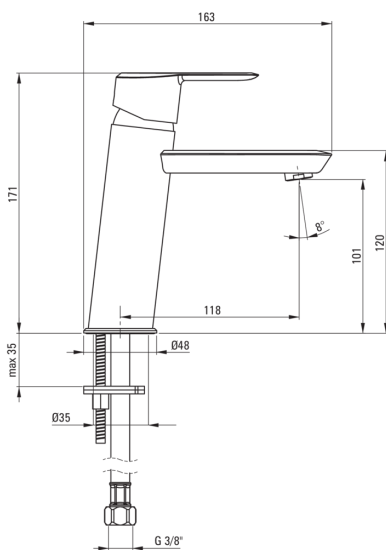

ARNIKA

Washbasin tap

Product code: BQA_D20M

EAN: 5907650826446

Color: titanium

Warranty [years]: 7

Mixer

Finish	titanium
Mixer type	single-handle, mixer
Installation method	standing
Flow class [l/min]	Z - 4-9 l/min
Acoustic group [db]	I (x ≤ 20)

Mixer cartridge

Ceramic cartridge size	35 mm
------------------------	-------

Spout

Spout type	still
Mixer spout range [mm]	118
Material	brass

Aerator

Aerator type	silicone
Aerator size	M22

Connecting hose

Length [mm]	450
Installation thread	3/8"
Connection thread	M10

Features:

- Design full of beauty and harmony
- The variety of colours gives many arrangement possibilities
- The mixer body is made of the highest quality brass
- Silicone aerator for easy limescale removal
- The mixer is equipped with a stream aerator
- 45 cm connection hoses included
- Z flow class (4-9 l/min) allowing for water consumption reduction
- Innovative, durable and easy to clean Titanium coating
- Only the best materials, the quality of which has been confirmed by laboratory tests
- we recommend buying a universal plug in the color of the mixer
- The offer includes a cleaning agent for fixtures in all colors