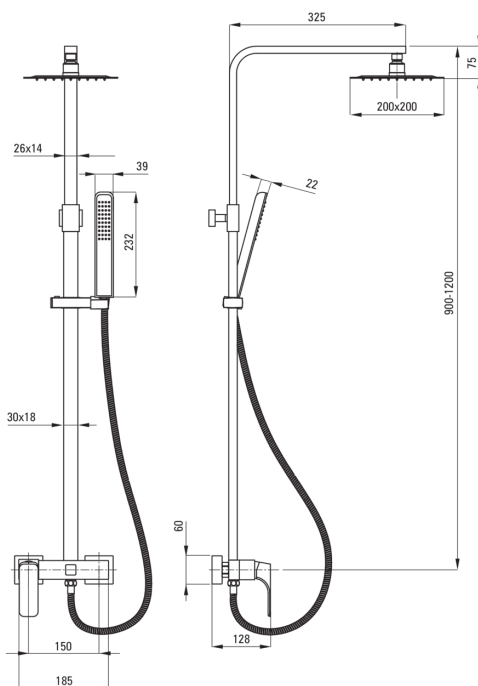

HIACYNT

Shower column, with shower mixer

Product code: NAC_01QM

EAN: 5908212036211

Color: chrome

Warranty [years]: 5

Shower column

Finish	chrome
Mixer	Yes
Rain head height adjustment	Yes
Bar height adjustment from [mm]	900
Bar height adjustment up to [mm]	1200

Rail

Material	brass
Additional features	adjustable shower head angle

Shower overhead

Shape	square
Material	steel 304
Width [mm]	200
Length [mm]	200
Thickness	55
Anti-calc	Yes
Number of functions	1
Stream type	rain
Quick response time for turning the water on and off	Yes

Hand shower

Number of functions	1
Anti-calc	Yes
Stream type	rain

Hose

Length [mm]	1750
Braid type	extensible, double braided
Braid material	stainless steel
Anti-twist	1

Function switch

Switch type	ceramic mechanical
-------------	--------------------

Mixer

Mixer type	mixer, single-handle
------------	----------------------

Features:

- Only the best materials, the quality of which has been confirmed by laboratory tests
- The hand shower with Anti-calc system facilitates the removal of limescale
- Bar made of durable brass
- Dedicated cleaning agent, safe for cleaned surfaces
- Adjustable rain shower height
- Modern design with a hint of timelessness
- The mixer body is made of the highest quality brass