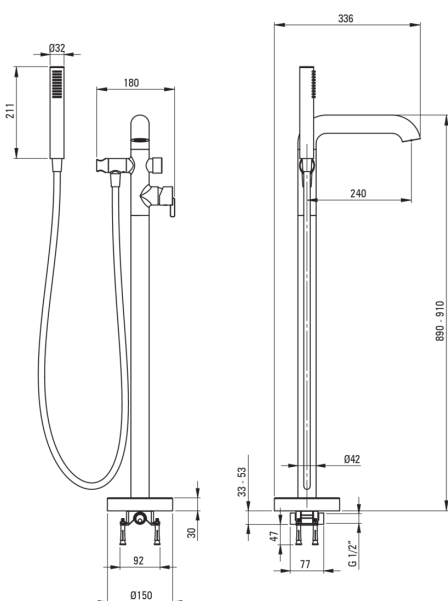

SILIA

Bath mixer, freestanding

Product code: BQS_017M

EAN: 5907650851950

Color: chrome

Warranty [years]: 7

Mixer

Finish	chrome
Mixer type	single-handle, mixer
Installation method	floor
Acoustic group [db]	II (20 < x ≤ 30)
Check valves	Yes

Mixer cartridge

Ceramic cartridge size	35 mm
------------------------	-------

Spout

Spout type	still
Mixer spout range [mm]	240
Material	brass

Function switch

Switch type	click mechanical
-------------	------------------

Aerator

Aerator type	flat, laminar, silicone
Aerator size	M24

Hose

Length [mm]	1500
Braid type	not applicable
Anti-twist	1

Hand shower

Number of functions	1
Anti-calc	Yes
Additional features	cool-out

Features:

- Noble form and timeless simplicity
- Mechanical ceramic function switch
- The mixer body is made of the highest quality brass
- Only the best materials, the quality of which has been confirmed by laboratory tests
- The lever on the side makes it easier to keep the spout clean
- Adjustable shower hand angle
- The mixer is equipped with non-return valves so that the mixed water does not flow back into the installation
- Durable hose ends made of brass
- Anti-twist system, preventing the hose from twisting
- Anti-calc hand shower
- Cool-out hand shower
- The offer includes a cleaning agent for fixtures in all colors