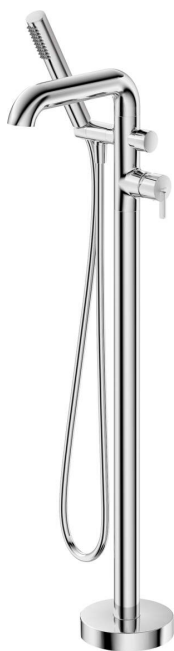

SILIA

Bath mixer, freestanding

Product code: BQS_017M

EAN: 5907650851950

Color: chrome

Warranty [years]: 7

Mixer

Finish	chrome
Mixer type	single-handle, mixer
Installation method	floor
Acoustic group [db]	II (20 < x ≤ 30)
Check valves	Yes

Mixer cartridge

Ceramic cartridge size	35 mm
------------------------	-------

Spout

Spout type	still
Mixer spout range [mm]	240
Material	brass

Function switch

Switch type	click mechanical
-------------	------------------

Aerator

Aerator type	flat, laminar, silicone
Aerator size	M24

Hose

Length [mm]	1500
Braid type	not applicable
Anti-twist	1

Hand shower

Number of functions	1
Anti-calc	Yes
Additional features	cool-out

Features:

- Noble form and timeless simplicity
- Mechanical ceramic function switch
- The mixer body is made of the highest quality brass
- Only the best materials, the quality of which has been confirmed by laboratory tests
- The lever on the side makes it easier to keep the spout clean
- Adjustable shower hand angle
- The mixer is equipped with non-return valves so that the mixed water does not flow back into the installation
- Durable hose ends made of brass
- Anti-twist system, preventing the hose from twisting
- Anti-calc hand shower
- Cool-out hand shower
- The offer includes a cleaning agent for fixtures in all colors