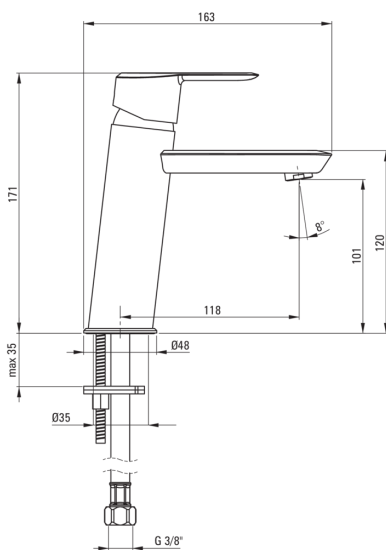

ARNIKA

Washbasin tap

Product code: BQA_020M

EAN: 5907650826460

Color: chrome

Warranty [years]: 7

Mixer

Finish	chrome
Mixer type	single-handle, mixer
Installation method	standing
Flow class [l/min]	Z - 4-9 l/min
Acoustic group [db]	I ($x \leq 20$)

Mixer cartridge

Ceramic cartridge size	35 mm
------------------------	-------

Spout

Spout type	still
Mixer spout range [mm]	118
Material	brass

Aerator

Aerator type	silicone
Aerator size	M22

Connecting hose

Length [mm]	450
Installation thread	3/8"
Connection thread	M10

Features:

- Design full of beauty and harmony
- The mixer body is made of the highest quality brass
- The mixer is equipped with a stream aerator
- 45 cm connection hoses included
- The variety of colours gives many arrangement possibilities
- Z flow class (4-9 l/min) allowing for water consumption reduction
- Silicone aerator for easy limescale removal
- Only the best materials, the quality of which has been confirmed by laboratory tests
- we recommend buying a universal plug in the color of the mixer
- The offer includes a cleaning agent for fixtures in all colors