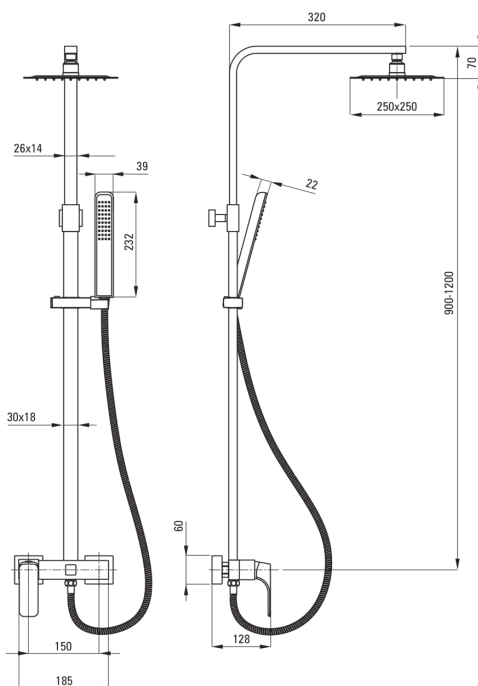

### Shower column

Finish	nero
Mixer	Yes
Rain head height adjustment	Yes
Bar height adjustment from [mm]	1100
Bar height adjustment up to [mm]	1200

### Rail

Material	brass
Additional features	adjustable shower head angle

### Shower overhead

Shape	square
Material	stainless steel
Width [mm]	250
Length [mm]	250
Anti-calc	Yes
Number of functions	1
Stream type	rain

### Hose

Length [mm]	1500
Braid type	not applicable
Braid material	PVC
Anti-twist	1