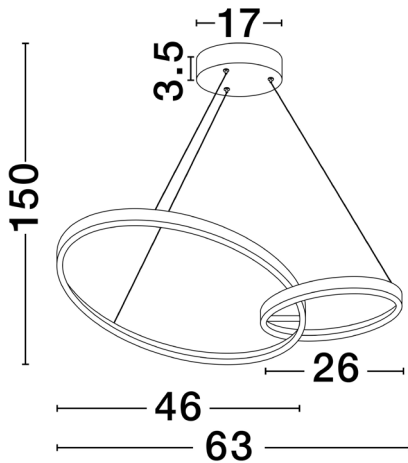

NOVA LUCE

PRODUCT DATASHEET

Version: 001

PRODUCT PHOTOGRAPH

TECHNICAL DRAWING

GENERAL INFORMATION

Product Code	9001108
Collection	Decorative
Product Category	Suspension
Product Family	Imar
Mounting Location	Ceiling
Application Environment	Indoor
Specifications	

DIMENSION & WEIGHT

LxWxH (cm)	D: 63 W: 46 H: 150
Cut out (cm)	N/A
Weight (Kgr)	1.0

MATERIAL & COLOR

Product Color	Black & Gold
Body Material	Steel & Aluminium

APPLICATION & MOUNTING

Ambient Working Temp.	Max 45 oC
Type of Protection	IP20
Dimmable	Yes
Type of Dimming	Triac
Mounting type	Surface
Mounting Depth (cm)	N/A
Led Module Replaceable	No
Light Source	LED

Power (Nominal)	36 W
Input voltage (Nominal)	220-240Vac
Mains Frequency	50/60Hz

PHOTOMETRICAL DATA

Luminous Flux	1620 lm
Color Temperature	3200K
Light Color (Designation)	Warm White

WARRANTY

Warranty	3 Years
----------	----------------