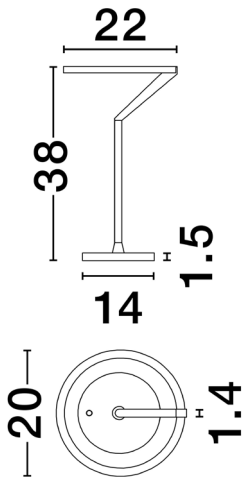

NOVA LUCE

PRODUCT DATASHEET

Version: 001

PRODUCT PHOTOGRAPH

TECHNICAL DRAWING

GENERAL INFORMATION

Product Code	9088141
Collection	Decorative
Product Category	Table
Product Family	Tilia
Mounting Location	N/A
Application Environment	Indoor
Specifications	

DIMENSION & WEIGHT

LxWxH (cm)	D: 22 H: 38
Cut out (cm)	N/A
Weight (Kgr)	0.4

MATERIAL & COLOR

Product Color	Foggy Nickel
Body Material	Aluminium

APPLICATION & MOUNTING

Ambient Working Temp.	Max 45 oC
Type of Protection	IP20
Dimmable	Yes
Type of Dimming	Touch Dimmable
Mounting type	N/A
Mounting Depth (cm)	N/A
Led Module Replaceable	No
Light Source	LED

Power (Nominal)	16 W
Input voltage (Nominal)	220-240Vac
Mains Frequency	50/60Hz

PHOTOMETRICAL DATA

Luminous Flux	612 lm
Color Temperature	3000K
Light Color (Designation)	Warm White

WARRANTY

Warranty	3 Years
----------	----------------