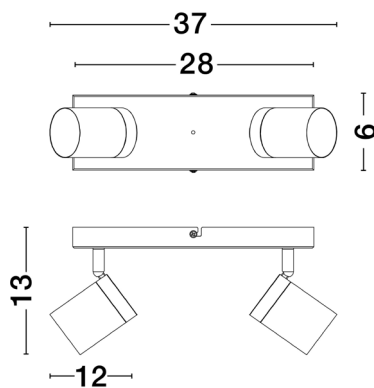

NOVA LUCE

PRODUCT DATASHEET

Version: 001

PRODUCT PHOTOGRAPH

TECHNICAL DRAWING

GENERAL INFORMATION

Product Code	9011315
Collection	Decorative
Product Category	Spotlights
Product Family	Alma
Mounting Location	Ground
Application Environment	Indoor
Specifications	

DIMENSION & WEIGHT

LxWxH (cm)	L: 37 W: 12 H: 13
Cut out (cm)	N/A
Weight (Kgr)	0.6

MATERIAL & COLOR

Product Color	Black
Body Material	Aluminium

APPLICATION & MOUNTING

Ambient Working Temp.	Max 45 oC
Type of Protection	IP44
Dimmable	Depend On Lamp
Type of Dimming	Depend On Lamp
Mounting type	Surface
Mounting Depth (cm)	N/A
Led Module Replaceable	Yes
Light Source	LED GU10

NOVA LUCE S.A

Schimatari Viotias
32009, Greece

+30 22620 58 121
+30 22620 56 743

info@novaluce.com
www.novaluce.com