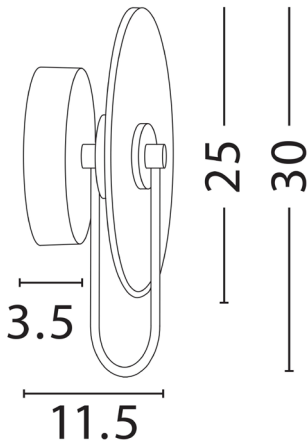

NOVA LUCE

PRODUCT DATASHEET

Version: 001

PRODUCT PHOTOGRAPH

TECHNICAL DRAWING

GENERAL INFORMATION

Product Code	9019757
Collection	Decorative
Product Category	Wall
Product Family	Maru
Mounting Location	Wall
Application Environment	Indoor
Specifications	

DIMENSION & WEIGHT

LxWxH (cm)	D: 30 H: 11.5
Cut out (cm)	N/A
Weight (Kgr)	1.2

MATERIAL & COLOR

Product Color	Brass Gold
Body Material	Steel & Aluminium & Imitated Alabaster

APPLICATION & MOUNTING

Ambient Working Temp.	Max 45 oC
Type of Protection	IP20
Dimmable	No
Type of Dimming	N/A
Mounting type	Surface
Mounting Depth (cm)	N/A
Led Module Replaceable	No
Light Source	LED

Power (Nominal)	6 W
Input voltage (Nominal)	220-240Vac
Mains Frequency	50/60Hz

PHOTOMETRICAL DATA

Luminous Flux	417 lm
Color Temperature	3000K
Light Color (Designation)	Warm White

WARRANTY

Warranty	3 Years
----------	----------------