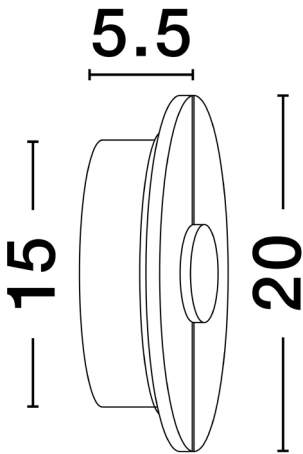

NOVA LUCE

PRODUCT DATASHEET

Version: 001

PRODUCT PHOTOGRAPH

TECHNICAL DRAWING

GENERAL INFORMATION

Product Code	9019745
Collection	Decorative
Product Category	Wall
Product Family	Aider
Mounting Location	Wall
Application Environment	Indoor
Specifications	

DIMENSION & WEIGHT

LxWxH (cm)	D: 20 W: 5.5 H: 20
Cut out (cm)	N/A
Weight (Kgr)	0.9

MATERIAL & COLOR

Product Color	Brass Gold
Body Material	Steel & Aluminium & Imitated Alabaster

APPLICATION & MOUNTING

Ambient Working Temp.	Max 45 oC
Type of Protection	IP20
Dimmable	No
Type of Dimming	N/A
Mounting type	Surface
Mounting Depth (cm)	N/A
Led Module Replaceable	No
Light Source	LED

Power (Nominal)	12 W
Input voltage (Nominal)	220-240Vac
Mains Frequency	50/60Hz

PHOTOMETRICAL DATA

Luminous Flux	694 lm
Color Temperature	3000K
Light Color (Designation)	Warm White

WARRANTY

Warranty	3 Years
----------	----------------