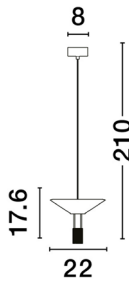

NOVA LUCE

PRODUCT DATASHEET

Version: 001

PRODUCT PHOTOGRAPH

TECHNICAL DRAWING

GENERAL INFORMATION

Product Code	9695275
Collection	Decorative
Product Category	Suspension
Product Family	Anafi
Mounting Location	Ceiling
Application Environment	Indoor
Specifications	

DIMENSION & WEIGHT

LxWxH (cm)	D: 22 H: 210
Cut out (cm)	N/A
Weight (Kgr)	0.8

MATERIAL & COLOR

Product Color	Black
Body Material	Steel & Aluminium & Acrylic

APPLICATION & MOUNTING

Ambient Working Temp.	Max 45 oC
Type of Protection	IP20
Dimmable	No
Type of Dimming	N/A
Mounting type	Surface
Mounting Depth (cm)	N/A
Led Module Replaceable	No
Light Source	LED

Power (Nominal)	8 W
Input voltage (Nominal)	220-240Vac
Mains Frequency	50/60Hz

PHOTOMETRICAL DATA

Luminous Flux	395 lm
Color Temperature	3000K
Light Color (Designation)	Warm White

WARRANTY

Warranty	3 Years
----------	----------------