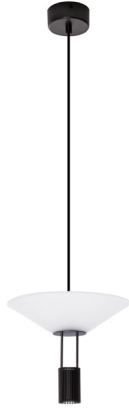

NOVA LUCE

PRODUCT DATASHEET

Version: 001

PRODUCT PHOTOGRAPH

TECHNICAL DRAWING

GENERAL INFORMATION

Product Code	9695275
Collection	Decorative
Product Category	Suspension
Product Family	Anafi
Mounting Location	Ceiling
Application Environment	Indoor
Specifications	

DIMENSION & WEIGHT

LxWxH (cm)	D: 22 H: 210
Cut out (cm)	N/A
Weight (Kgr)	0.8

MATERIAL & COLOR

Product Color	Black
Body Material	Steel & Aluminium & Acrylic

APPLICATION & MOUNTING

Ambient Working Temp.	Max 45 oC
Type of Protection	IP20
Dimmable	No
Type of Dimming	N/A
Mounting type	Surface
Mounting Depth (cm)	N/A
Led Module Replaceable	No
Light Source	LED