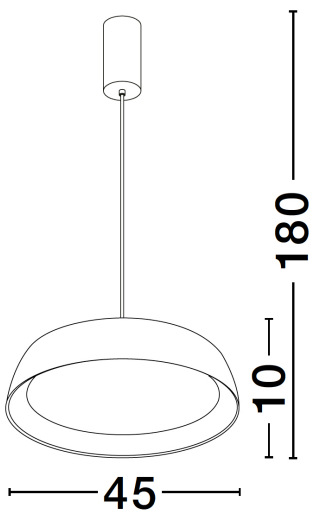

NOVA LUCE

PRODUCT DATASHEET

Version: 001

PRODUCT PHOTOGRAPH

TECHNICAL DRAWING

GENERAL INFORMATION

Product Code	9030507
Collection	Decorative
Product Category	Suspension
Product Family	Sigi
Mounting Location	Ceiling
Application Environment	Indoor
Specifications	

DIMENSION & WEIGHT

LxWxH (cm)	D: 45 H: 180
Cut out (cm)	N/A
Weight (Kgr)	3.6

MATERIAL & COLOR

Product Color	Black & Wood
Body Material	Aluminium & Metal & Acrylic

APPLICATION & MOUNTING

Ambient Working Temp.	Max 45 oC
Type of Protection	IP20
Dimmable	Yes
Type of Dimming	Triac
Mounting type	Surface
Mounting Depth (cm)	N/A
Led Module Replaceable	No
Light Source	LED

Power (Nominal)	40 W
Input voltage (Nominal)	220-240Vac
Mains Frequency	50/60Hz

PHOTOMETRICAL DATA

Luminous Flux	3111 lm
Color Temperature	3000K
Light Color (Designation)	Warm White

WARRANTY

Warranty	3 Years
----------	----------------