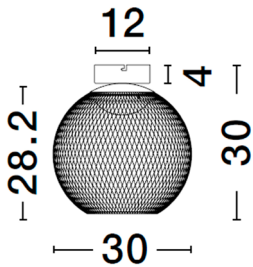

TECHNICAL DRAWING

GENERAL INFORMATION

Product Code	9620155
Collection	Decorative
Product Category	Ceiling
Product Family	Kinetic
Mounting Location	Ceiling
Application Environment	Indoor
Specifications	

DIMENSION & WEIGHT

LxWxH (cm)	D: 38 H: 39
Cut out (cm)	N/A
Weight (Kgr)	2.0

MATERIAL & COLOR

Product Color	Black
Body Material	Metal & Acrylic

APPLICATION & MOUNTING

Ambient Working Temp.	Max 45 oC
Type of Protection	IP20
Dimmable	No
Type of Dimming	N/A
Mounting type	Surface
Mounting Depth (cm)	N/A
Led Module Replaceable	No
Light Source	LED

NOVA LUCE S.A

Schimatari Viotias
32009, Greece

+30 22620 58 121
+30 22620 56 743

info@novaluce.com
www.novaluce.com