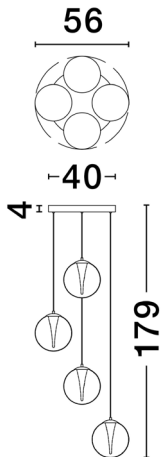

NOVA LUCE

PRODUCT DATASHEET

Version: 001

PRODUCT PHOTOGRAPH

TECHNICAL DRAWING

GENERAL INFORMATION

Product Code	9416942
Collection	Decorative
Product Category	Suspension
Product Family	Gi
Mounting Location	Ceiling
Application Environment	Indoor
Specifications	

DIMENSION & WEIGHT

LxWxH (cm)	D:56 H:179
Cut out (cm)	N/A
Weight (Kgr)	4.1

MATERIAL & COLOR

Product Color	Gold
Body Material	Metal & Glass

APPLICATION & MOUNTING

Ambient Working Temp.	Max 45 oC
Type of Protection	IP20
Dimmable	Yes
Type of Dimming	Triac
Mounting type	Surface
Mounting Depth (cm)	N/A
Led Module Replaceable	No
Light Source	LED

Power (Nominal)	25 W
Input voltage (Nominal)	220-240Vac
Mains Frequency	50/60Hz

PHOTOMETRICAL DATA

Luminous Flux	1765 lm
Color Temperature	3000K
Light Color (Designation)	Warm White

WARRANTY

Warranty	3 Years
----------	----------------