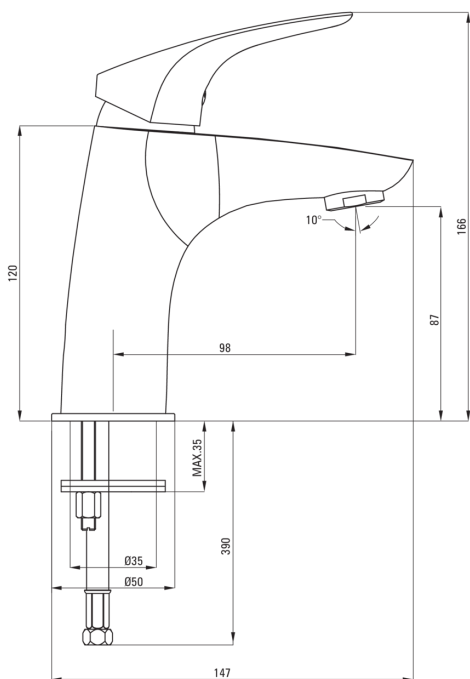

CYNIA

Washbasin tap

Product code: BCY_021M

EAN: 5907650802815

Color: chrome

Warranty [years]: 7

Mixer

Finish	chrome
Material	brass
Mixer type	mixer, single-handle
Installation method	standing
Acoustic group [db]	1 ($x \leq 20$)
Plug included in the set	Yes

Mixer cartridge

Ceramic cartridge size	35 mm
------------------------	-------

Spout

Spout type	still
Mixer spout range [mm]	98
Material	brass

Aerator

Aerator type	honeycomb
Aerator size	M24

Connecting hose

Length [mm]	450
Installation thread	3/8"
Connection thread	M10

Plug

Type	click-clack
Type	with overflow

Features:

- The mixer body is made of the highest quality brass
- The mixer is equipped with a stream aerator
- 45 cm connection hoses included
- Functional click-clack plug included
- Only the best materials, the quality of which has been confirmed by laboratory tests
- The offer includes a cleaning agent for fixtures in all colors