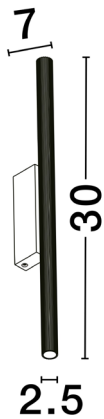

NOVA LUCE

PRODUCT DATASHEET

Version: 001

PRODUCT PHOTOGRAPH

GENERAL INFORMATION

Product Code	9060236
Collection	Decorative
Product Category	Wall
Product Family	Paron
Mounting Location	Wall
Application Environment	Indoor
Specifications	

DIMENSION & WEIGHT

LxWxH (cm)	L: 30 W: 2.5 H: 8
Cut out (cm)	N/A
Weight (Kgr)	0.4

TECHNICAL DRAWING

MATERIAL & COLOR

Product Color	Black & Gold
Body Material	Aluminium

APPLICATION & MOUNTING

Ambient Working Temp.	Max 45 oC
Type of Protection	IP20
Dimmable	No
Type of Dimming	N/A
Mounting type	Surface
Mounting Depth (cm)	N/A
Led Module Replaceable	No
Light Source	LED

Power (Nominal)	11 W
Input voltage (Nominal)	220-240Vac
Mains Frequency	50/60Hz

PHOTOMETRICAL DATA

Luminous Flux	507 lm
Color Temperature	3000K
Light Color (Designation)	Warm White

WARRANTY

Warranty	3 Years
----------	----------------