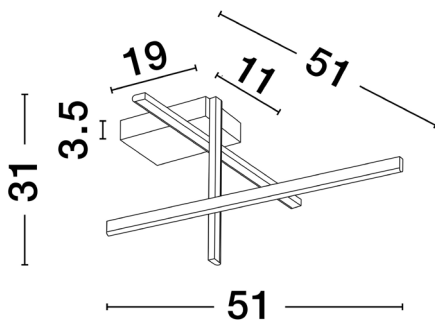

NOVA LUCE

PRODUCT DATASHEET

Version: 001

PRODUCT PHOTOGRAPH

GENERAL INFORMATION

Product Code	9001113
Collection	Decorative
Product Category	Ceiling
Product Family	Antama
Mounting Location	Ceiling
Application Environment	Indoor
Specifications	

DIMENSION & WEIGHT

LxWxH (cm)	L: 51 W: 51 H: 31
Cut out (cm)	N/A
Weight (Kgr)	0.9

TECHNICAL DRAWING

MATERIAL & COLOR

Product Color	Black & Gold
Body Material	Steel & Aluminium

APPLICATION & MOUNTING

Ambient Working Temp.	Max 45 oC
Type of Protection	IP20
Dimmable	Yes
Type of Dimming	Triac
Mounting type	Surface
Mounting Depth (cm)	N/A
Led Module Replaceable	No
Light Source	LED