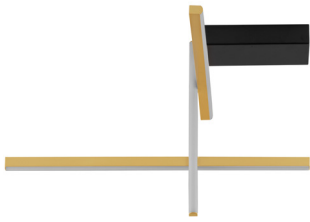

NOVA LUCE

PRODUCT DATASHEET

Version: 001

PRODUCT PHOTOGRAPH

GENERAL INFORMATION

Product Code	9001113
Collection	Decorative
Product Category	Ceiling
Product Family	Antama
Mounting Location	Ceiling
Application Environment	Indoor
Specifications	

DIMENSION & WEIGHT

LxWxH (cm)	L: 51 W: 51 H: 31
Cut out (cm)	N/A
Weight (Kgr)	0.9

TECHNICAL DRAWING

MATERIAL & COLOR

Product Color	Black & Gold
Body Material	Steel & Aluminium

APPLICATION & MOUNTING

Ambient Working Temp.	Max 45 oC
Type of Protection	IP20
Dimmable	Yes
Type of Dimming	Triac
Mounting type	Surface
Mounting Depth (cm)	N/A
Led Module Replaceable	No
Light Source	LED