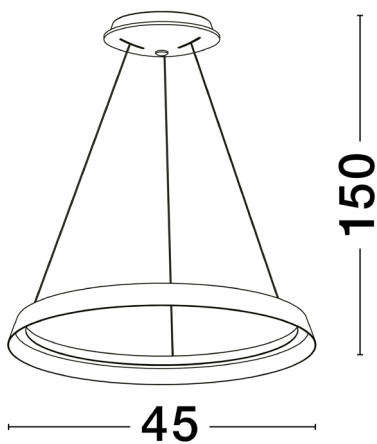

GENERAL INFORMATION

Product Code	9030927
Collection	Decorative
Product Category	Suspension
Product Family	Ormi
Mounting Location	Ceiling
Application Environment	Indoor
Specifications	

DIMENSION & WEIGHT

LxWxH (cm)	D: 45 H: 150
Cut out (cm)	N/A
Weight (Kgr)	2.6

MATERIAL & COLOR

Product Color	Coffee
Body Material	Aluminium & Acrylic

APPLICATION & MOUNTING

Ambient Working Temp.	Max 45 oC
Type of Protection	IP20
Dimmable	Yes
Type of Dimming	Triac
Mounting type	Surface
Mounting Depth (cm)	N/A
Led Module Replaceable	No
Light Source	LED

NOVA LUCE S.A

Schimatari Viotias
32009, Greece

+30 22620 58 121
+30 22620 56 743

info@novaluce.com
www.novaluce.com