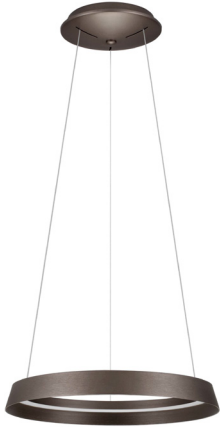

NOVA LUCE

PRODUCT DATASHEET

Version: 001

PRODUCT PHOTOGRAPH

TECHNICAL DRAWING