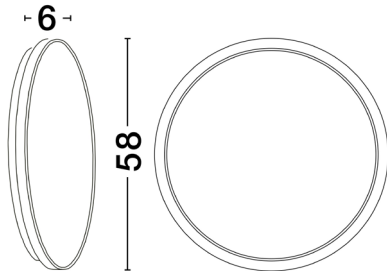

NOVA LUCE

PRODUCT DATASHEET

Version: 001

PRODUCT PHOTOGRAPH

GENERAL INFORMATION

Product Code	9030500
Collection	Decorative
Product Category	Wall
Product Family	Onar
Mounting Location	Wall
Application Environment	Indoor
Specifications	

DIMENSION & WEIGHT

LxWxH (cm)	D: 58 W: 6
Cut out (cm)	N/A
Weight (Kgr)	5.2

TECHNICAL DRAWING

MATERIAL & COLOR

Product Color	White
Body Material	Aluminium & Metal & Acrylic & Mirror

APPLICATION & MOUNTING

Ambient Working Temp.	Max 45 oC
Type of Protection	IP20
Dimmable	No
Type of Dimming	N/A
Mounting type	Surface
Mounting Depth (cm)	N/A
Led Module Replaceable	No
Light Source	LED

Power (Nominal)	21 W
Input voltage (Nominal)	220-240Vac
Mains Frequency	50/60Hz

PHOTOMETRICAL DATA

Luminous Flux	870 lm
Color Temperature	3000K
Light Color (Designation)	Warm White

WARRANTY

Warranty	3 Years
----------	----------------