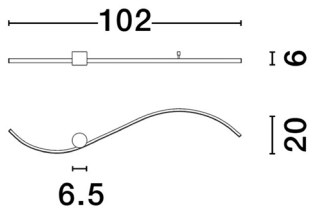

NOVA LUCE

PRODUCT DATASHEET

Version: 001

PRODUCT PHOTOGRAPH

TECHNICAL DRAWING

GENERAL INFORMATION

Product Code	9006096
Collection	Decorative
Product Category	Wall
Product Family	Kima
Mounting Location	Wall
Application Environment	Indoor
Specifications	

DIMENSION & WEIGHT

LxWxH (cm)	L:102 W:6 H:20
Cut out (cm)	N/A
Weight (Kgr)	0.6

MATERIAL & COLOR

Product Color	Gold & Black
Body Material	Aluminium

APPLICATION & MOUNTING

Ambient Working Temp.	Max 45 oC
Type of Protection	IP20
Dimmable	No
Type of Dimming	N/A
Mounting type	Surface
Mounting Depth (cm)	N/A
Led Module Replaceable	No
Light Source	LED

Power (Nominal)	20 W
Input voltage (Nominal)	220-240Vac
Mains Frequency	50/60Hz

PHOTOMETRICAL DATA

Luminous Flux	1452 lm
Color Temperature	3000K
Light Color (Designation)	Warm White

WARRANTY

Warranty	3 Years
----------	----------------