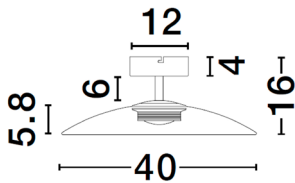

NOVA LUCE

PRODUCT DATASHEET

Version: 001

PRODUCT PHOTOGRAPH

TECHNICAL DRAWING

GENERAL INFORMATION

Product Code	9620146
Collection	Decorative
Product Category	Ceiling
Product Family	Polifemo
Mounting Location	Ceiling
Application Environment	Indoor
Specifications	

DIMENSION & WEIGHT

LxWxH (cm)	D: 40 H: 16
Cut out (cm)	N/A
Weight (Kgr)	2.0

MATERIAL & COLOR

Product Color	Black & Smoky
Body Material	Metal & Glass

APPLICATION & MOUNTING

Ambient Working Temp.	Max 45 oC
Type of Protection	IP20
Dimmable	No
Type of Dimming	N/A
Mounting type	Surface
Mounting Depth (cm)	N/A
Led Module Replaceable	No
Light Source	LED