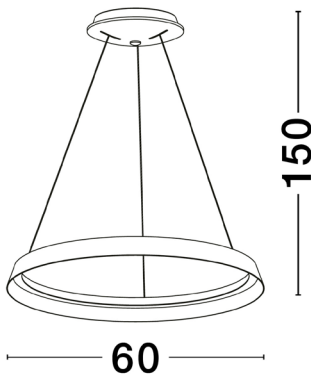

GENERAL INFORMATION

Product Code	9030522
Collection	Decorative
Product Category	Suspension
Product Family	Ormi
Mounting Location	Ceiling
Application Environment	Indoor
Specifications	

DIMENSION & WEIGHT

LxWxH (cm)	D: 60 H: 150
Cut out (cm)	N/A
Weight (Kgr)	3.0

MATERIAL & COLOR

Product Color	Black
Body Material	Aluminium & Acrylic

APPLICATION & MOUNTING

Ambient Working Temp.	Max 45 oC
Type of Protection	IP20
Dimmable	Yes
Type of Dimming	Triac
Mounting type	Surface
Mounting Depth (cm)	N/A
Led Module Replaceable	No
Light Source	LED

NOVA LUCE S.A

Schimatari Viotias
32009, Greece

+30 22620 58 121
+30 22620 56 743

info@novaluce.com
www.novaluce.com