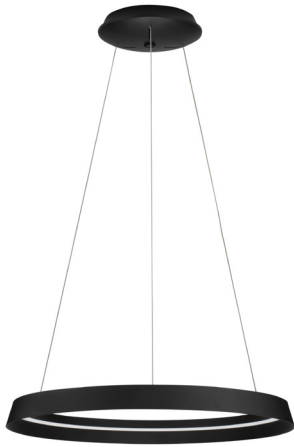

## PRODUCT PHOTOGRAPH

## GENERAL INFORMATION

Product Code	9030522
Collection	Decorative
Product Category	Suspension
Product Family	Ormi
Mounting Location	Ceiling
Application Environment	Indoor
Specifications	

## DIMENSION & WEIGHT

LxWxH (cm)	D: 60 H: 150
Cut out (cm)	N/A
Weight (Kgr)	3.0

## MATERIAL & COLOR

Product Color	Black
Body Material	Aluminium & Acrylic