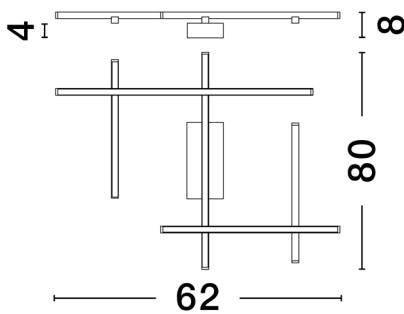

NOVA LUCE

PRODUCT DATASHEET

Version: 001

PRODUCT PHOTOGRAPH

TECHNICAL DRAWING

GENERAL INFORMATION

Product Code	9002060
Collection	Decorative
Product Category	Ceiling
Product Family	Pace
Mounting Location	Ceiling
Application Environment	Indoor
Specifications	

DIMENSION & WEIGHT

LxWxH (cm)	L: 80 W: 62 H: 4
Cut out (cm)	N/A
Weight (Kgr)	2.0

MATERIAL & COLOR

Product Color	Black
Body Material	Aluminium & Acrylic

APPLICATION & MOUNTING

Ambient Working Temp.	Max 45 oC
Type of Protection	IP20
Dimmable	Yes
Type of Dimming	Triac
Mounting type	Surface
Mounting Depth (cm)	N/A
Led Module Replaceable	No
Light Source	LED