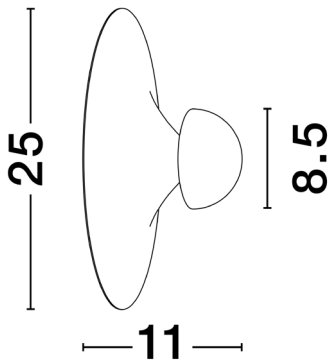

NOVA LUCE

PRODUCT DATASHEET

Version: 001

PRODUCT PHOTOGRAPH

TECHNICAL DRAWING

GENERAL INFORMATION

Product Code	9870050
Collection	Decorative
Product Category	Wall
Product Family	Edem
Mounting Location	Wall
Application Environment	Indoor
Specifications	

DIMENSION & WEIGHT

LxWxH (cm)	D: 25 H: 11
Cut out (cm)	N/A
Weight (Kgr)	0.6

MATERIAL & COLOR

Product Color	Beige
Body Material	Aluminium & Steel

APPLICATION & MOUNTING

Ambient Working Temp.	Max 45 oC
Type of Protection	IP20
Dimmable	No
Type of Dimming	N/A
Mounting type	Surface
Mounting Depth (cm)	N/A
Led Module Replaceable	No
Light Source	LED

Power (Nominal)	9 W
Input voltage (Nominal)	220-240Vac
Mains Frequency	50/60Hz

PHOTOMETRICAL DATA

Luminous Flux	315 lm
Color Temperature	3000K
Light Color (Designation)	Warm White

WARRANTY

Warranty	3 Years
----------	----------------