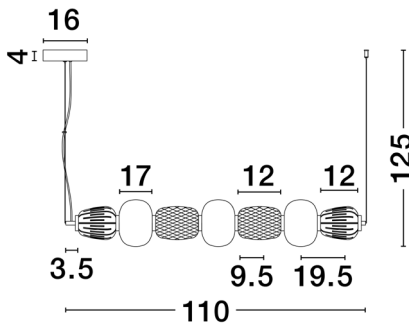

NOVA LUCE

PRODUCT DATASHEET

Version: 001

PRODUCT PHOTOGRAPH

TECHNICAL DRAWING

GENERAL INFORMATION

Product Code	9030539
Collection	Decorative
Product Category	Suspension
Product Family	Movil
Mounting Location	Ceiling
Application Environment	Indoor
Specifications	

DIMENSION & WEIGHT

LxWxH (cm)	L: 110 W: 17 H: 125
Cut out (cm)	N/A
Weight (Kgr)	3.8

MATERIAL & COLOR

Product Color	Gold
Body Material	Metal & Glass

APPLICATION & MOUNTING

Ambient Working Temp.	Max 45 oC
Type of Protection	IP20
Dimmable	Yes
Type of Dimming	Triac
Mounting type	Surface
Mounting Depth (cm)	N/A
Led Module Replaceable	No
Light Source	LED

Power (Nominal)	42 W
Input voltage (Nominal)	220-240Vac
Mains Frequency	50/60Hz

PHOTOMETRICAL DATA

Luminous Flux	7029 lm
Color Temperature	3000K
Light Color (Designation)	Warm White

WARRANTY

Warranty	3 Years
----------	----------------