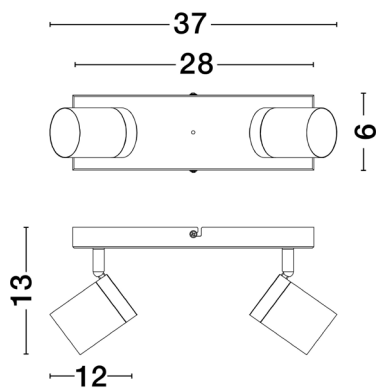

NOVA LUCE

PRODUCT DATASHEET

Version: 001

PRODUCT PHOTOGRAPH

GENERAL INFORMATION

Product Code	9011316
Collection	Decorative
Product Category	Spotlights
Product Family	Alma
Mounting Location	Ground
Application Environment	Indoor
Specifications	

DIMENSION & WEIGHT

LxWxH (cm)	L: 37 W: 12 H: 13
Cut out (cm)	N/A
Weight (Kgr)	0.6

TECHNICAL DRAWING

MATERIAL & COLOR

Product Color	White
Body Material	Aluminium

APPLICATION & MOUNTING

Ambient Working Temp.	Max 45 oC
Type of Protection	IP44
Dimmable	Depend On Lamp
Type of Dimming	Depend On Lamp
Mounting type	Surface
Mounting Depth (cm)	N/A
Led Module Replaceable	Yes
Light Source	LED GU10

Power (Nominal)	2X10 W
Input voltage (Nominal)	220-240Vac
Mains Frequency	50/60Hz

PHOTOMETRICAL DATA

Luminous Flux	Depend On Lamp
Color Temperature	Depend On Lamp
Light Color (Designation)	WW - NW

WARRANTY