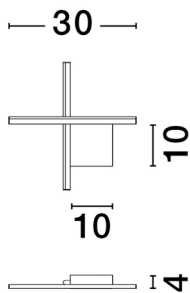

NOVA LUCE

PRODUCT DATASHEET

Version: 001

PRODUCT PHOTOGRAPH

TECHNICAL DRAWING

GENERAL INFORMATION

| | |
|-------------------------|------------|
| Product Code | 9006083 |
| Collection | Decorative |
| Product Category | Wall |
| Product Family | Cross |
| Mounting Location | Wall |
| Application Environment | Indoor |
| Specifications | |

DIMENSION & WEIGHT

| | |
|--------------|---------------|
| LxWxH (cm) | L:30 W:4 H:30 |
| Cut out (cm) | N/A |
| Weight (Kgr) | 0.5 |

MATERIAL & COLOR

| | |
|---------------|-----------|
| Product Color | Gold |
| Body Material | Aluminium |

| | |
|-------------------------|-------------------|
| Power (Nominal) | 10 W |
| Input voltage (Nominal) | 220-240Vac |
| Mains Frequency | 50/60Hz |

PHOTOMETRICAL DATA

| | |
|---------------------------|-------------------|
| Luminous Flux | 660 lm |
| Color Temperature | 3000K |
| Light Color (Designation) | Warm White |