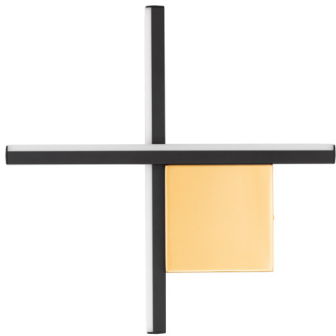

NOVA LUCE

PRODUCT DATASHEET

Version: 001

PRODUCT PHOTOGRAPH

TECHNICAL DRAWING

GENERAL INFORMATION

| | |
|-------------------------|------------|
| Product Code | 9006083 |
| Collection | Decorative |
| Product Category | Wall |
| Product Family | Cross |
| Mounting Location | Wall |
| Application Environment | Indoor |
| Specifications | |

DIMENSION & WEIGHT

| | |
|--------------|---------------|
| LxWxH (cm) | L:30 W:4 H:30 |
| Cut out (cm) | N/A |
| Weight (Kgr) | 0.5 |

MATERIAL & COLOR

| | |
|---------------|-----------|
| Product Color | Gold |
| Body Material | Aluminium |