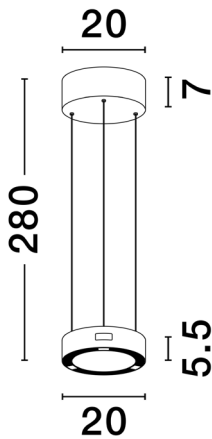

NOVA LUCE

PRODUCT DATASHEET

Version: 001

PRODUCT PHOTOGRAPH

TECHNICAL DRAWING

GENERAL INFORMATION

Product Code	9870016
Collection	Decorative
Product Category	Suspension
Product Family	Afi
Mounting Location	Ceiling
Application Environment	Indoor
Specifications	Fingerprint Resistant Paint

DIMENSION & WEIGHT

LxWxH (cm)	D: 20 H: 280
Cut out (cm)	N/A
Weight (Kgr)	2.8

MATERIAL & COLOR

Product Color	Black
Body Material	Aluminium & Steel

APPLICATION & MOUNTING

Ambient Working Temp.	Max 45 oC
Type of Protection	IP20
Dimmable	Yes
Type of Dimming	Dimmable With Sensor
Mounting type	Surface
Mounting Depth (cm)	N/A
Led Module Replaceable	No
Light Source	LED

Power (Nominal)	24 W
Input voltage (Nominal)	220-240Vac
Mains Frequency	50/60Hz

PHOTOMETRICAL DATA

Luminous Flux	1712 lm
Color Temperature	3000K
Light Color (Designation)	Warm White

WARRANTY

Warranty	3 Years
----------	----------------