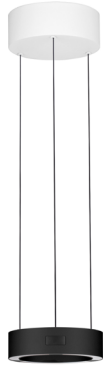

NOVA LUCE

PRODUCT DATASHEET

Version: 001

PRODUCT PHOTOGRAPH

TECHNICAL DRAWING

GENERAL INFORMATION

Product Code	9870016
Collection	Decorative
Product Category	Suspension
Product Family	Afi
Mounting Location	Ceiling
Application Environment	Indoor
Specifications	Fingerprint Resistant Paint

DIMENSION & WEIGHT

LxWxH (cm)	D: 20 H: 280
Cut out (cm)	N/A
Weight (Kgr)	2.8

MATERIAL & COLOR

Product Color	Black
Body Material	Aluminium & Steel

APPLICATION & MOUNTING

Ambient Working Temp.	Max 45 oC
Type of Protection	IP20
Dimmable	Yes
Type of Dimming	Dimmable With Sensor
Mounting type	Surface
Mounting Depth (cm)	N/A
Led Module Replaceable	No
Light Source	LED

Power (Nominal)	24 W
Input voltage (Nominal)	220-240Vac
Mains Frequency	50/60Hz

PHOTOMETRICAL DATA

Luminous Flux	1712 lm
Color Temperature	3000K
Light Color (Designation)	Warm White

WARRANTY

Warranty	3 Years
----------	----------------