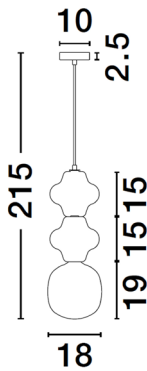

NOVA LUCE

PRODUCT DATASHEET

Version: 001

PRODUCT PHOTOGRAPH

TECHNICAL DRAWING

GENERAL INFORMATION

| | |
|-------------------------|------------|
| Product Code | 9009112 |
| Collection | Decorative |
| Product Category | Suspension |
| Product Family | Clio |
| Mounting Location | Ceiling |
| Application Environment | Indoor |
| Specifications | |

DIMENSION & WEIGHT

| | |
|--------------|--------------|
| LxWxH (cm) | D: 18 H: 215 |
| Cut out (cm) | N/A |
| Weight (Kgr) | 1.7 |

MATERIAL & COLOR

| | |
|---------------|-----------------|
| Product Color | Jasper & White |
| Body Material | Ceramic & Glass |

| | |
|-------------------------|-------------------|
| Power (Nominal) | 5 W |
| Input voltage (Nominal) | 220-240Vac |
| Mains Frequency | 50/60Hz |

PHOTOMETRICAL DATA

| | |
|---------------------------|-----------------------|
| Luminous Flux | Depend On Lamp |
| Color Temperature | Depend On Lamp |
| Light Color (Designation) | Warm White |