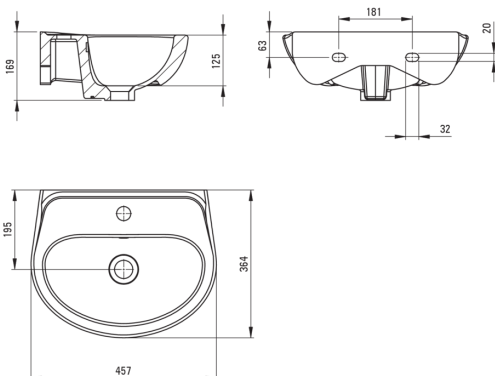

Features:

- Hard and durable ceramics does not lose its properties with long use
- Antibacterial coating, preventing the growth of microorganisms
- Dedicated cleaning agent, safe for cleaned surfaces
- Only the best materials, the quality of which has been confirmed by laboratory tests