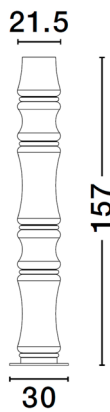

### PRODUCT PHOTOGRAPH

### DIMENSION & WEIGHT

LxWxH (cm)	D: 30 W: 21.5 H: 157
Cut out (cm)	N/A
Weight (Kgr)	GLASSES 15BASE 7

### TECHNICAL DRAWING