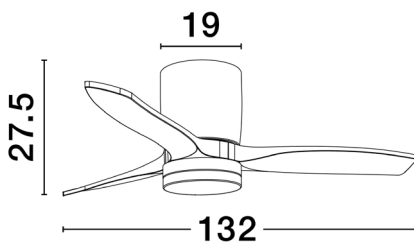

TECHNICAL DRAWING

MATERIAL & COLOR

Product Color	White
Body Material	Metal & Wood & Acrylic

APPLICATION & MOUNTING

Ambient Working Temp.	Max 45 oC
Type of Protection	IP20
Dimmable	No
Type of Dimming	N/A
Mounting type	Surface
Mounting Depth (cm)	N/A
Led Module Replaceable	No
Light Source	LED

NOVA LUCE S.A

Schimatari Viotias
32009, Greece

+30 22620 58 121
+30 22620 56 743

info@novaluce.com
www.novaluce.com